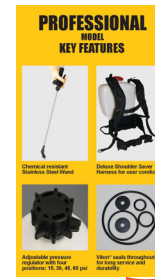

475-PROF

Model #	SOLO 475-B	SOLO 475-101	SOLO 475-PROF
UPC	720 343 47530 0	720 343 47520 3	720 343 00475 5
Tank Volume	4 Gallon	4 Gallon	4 Gallon
Tank Material	HDPE with UV inhibitors	HDPE with UV inhibitors	HDPE with UV inhibitors
Opening	4.25"	4.25"	4.25"
Pump Type	Diaphragm pump up to 60 psi w/ bleach resistant Tivilon material	Diaphragm pump up to 60 psi w/ bleach resistant Tivilon material	Diaphragm pump up to 60 psi w/ bleach resistant Tivilon material
Nozzles	4-nozzle assortment: plastic adj., fan, jet, cone	5-nozzle assortment: plastic adj., brass adj., fan, jet, cone	5-nozzle assortment: plastic adj., brass adj., fan, jet, cone
TeeJet® Compatible	Yes	Yes	Yes
Seals and O-rings	Viton® in key locations	Viton® in key locations	Viton® throughout
Straps	Standard straps w/ pull tab adjustment	Deluxe padded straps w/ waist belt	Deluxe Shoulder Saver Harness
Wand	20" unbreakable polypropylene wand	20" unbreakable polypropylene wand	21" stainless steel wand
Shut-off Valve	Commercial shut-off valve w/ lock-on/lock-off	Commercial shut-off valve w/ lock-on/lock-off	Commercial shut-off valve w/ lock-on/lock-off
Hose	48" nylon-reinforced	48" nylon-reinforced	48" nylon-reinforced
Pump Handle	Standard fixed, left/right hand operation	Foldaway handle, left/right hand operation	Foldaway handle, left/right hand operation
Wand Retainers	Yes	Yes	Yes
Carrying Handle	No	Yes	Yes
Pressure Regulator	No	No	Yes
Weight	11 Lbs	11 Lbs	11 Lbs
Warranty	1 Year	Limited Lifetime	Limited Lifetime
Country of Origin	USA	USA	USA

us.solo.global

201 Enterprise Drive, Newport News, VA 23603 • Phone: (757) 245-4228 • Fax (757) 245-0800

Photos and artwork are for illustrative purposes only; actual product may vary.