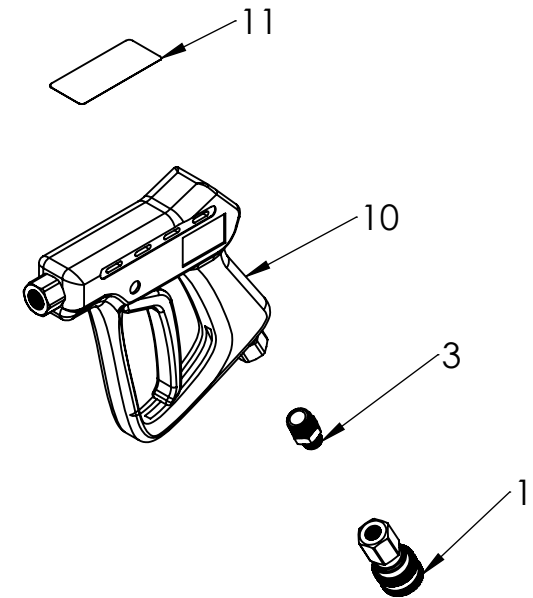

ITEM NO.	PART NUMBER	DESCRIPTION	QTY.
1	A00102	QUICK DISCONNECT, .25" F, .25" FP, BRASS	1
2	A12964	COUPLER, .25", BRASS	1
3	A13375	HEX NIPPLE, .375 x .250	1
4	A14779	ATOMIZING TIP, TN-2	1
5	A14780	QUICK CHANGE BODY	1
6	A14781	QUICK CHANGE CAP	1
7	A14781	GASKET, QUICK CHANGE TIP	1
8	A14783	CHECK VALVE W/ 100 MESH, 10LB	1
9	G09024	LANCE, INSULATED, 24"	1
10	G13298	SPRAY GUN, HIGH PRESSURE	1
11	H14778	LABEL, WARNING, MIST GUN	1
12	K14786	CAP, SPRAY GUN	1

9000AC-3  
MISTING GUN, 200PSI  
EXPLODED VIEW  
6.3.2020