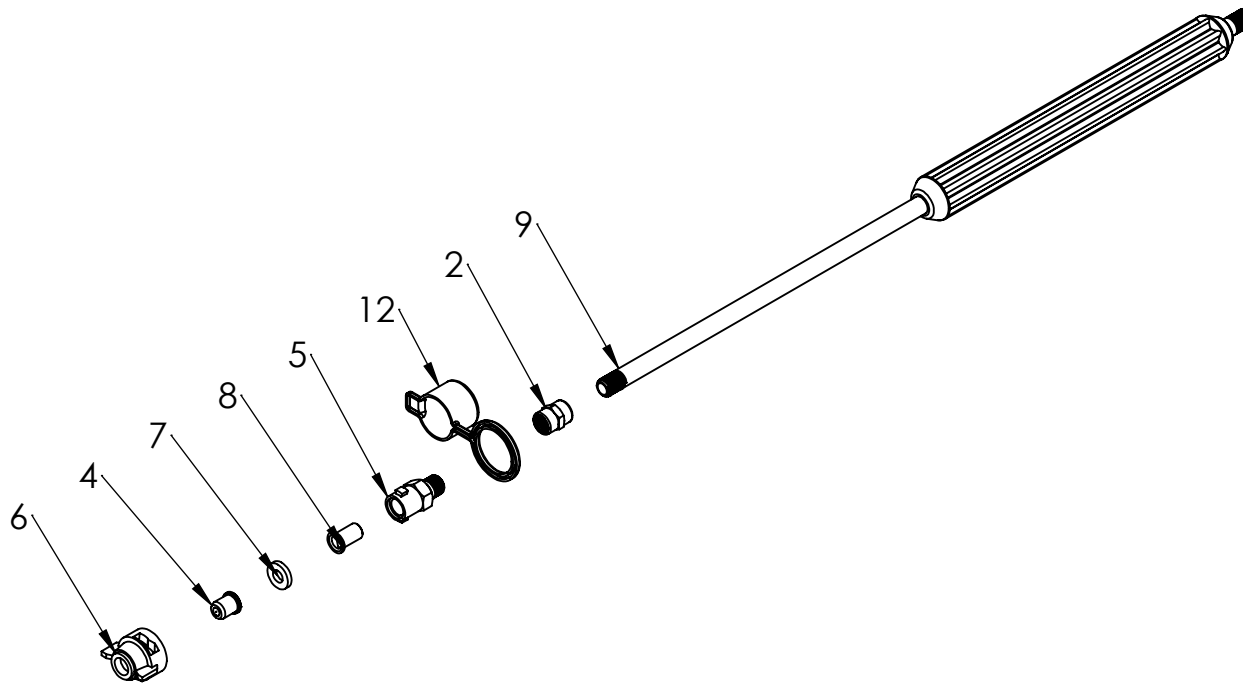

ITEM NO.	PART NUMBER	DESCRIPTION	QTY.
1	A00102	QUICK DISCONNECT, .25" F, .25" FP, BRASS	1
2	A12964	COUPLER, .25", BRASS	1
3	A13375	HEX NIPPLE, .375 x .250	1
4	A14779	ATOMIZING TIP, TN-2	1
5	A14780	QUICK CHANGE BODY	1
6	A14781	QUICK CHANGE CAP	1
7	A14781	GASKET, QUICK CHANGE TIP	1
8	A14783	CHECK VALVE W/ 100 MESH, 10LB	1
9	G09024	LANCE, INSULATED, 24"	1
10	G13298	SPRAY GUN, HIGH PRESSURE	1
11	H14778	LABEL, WARNING, MIST GUN	1
12	K14786	CAP, SPRAY GUN	1

9000AC-3  
MISTING GUN, 200PSI  
EXPLODED VIEW  
6.3.2020