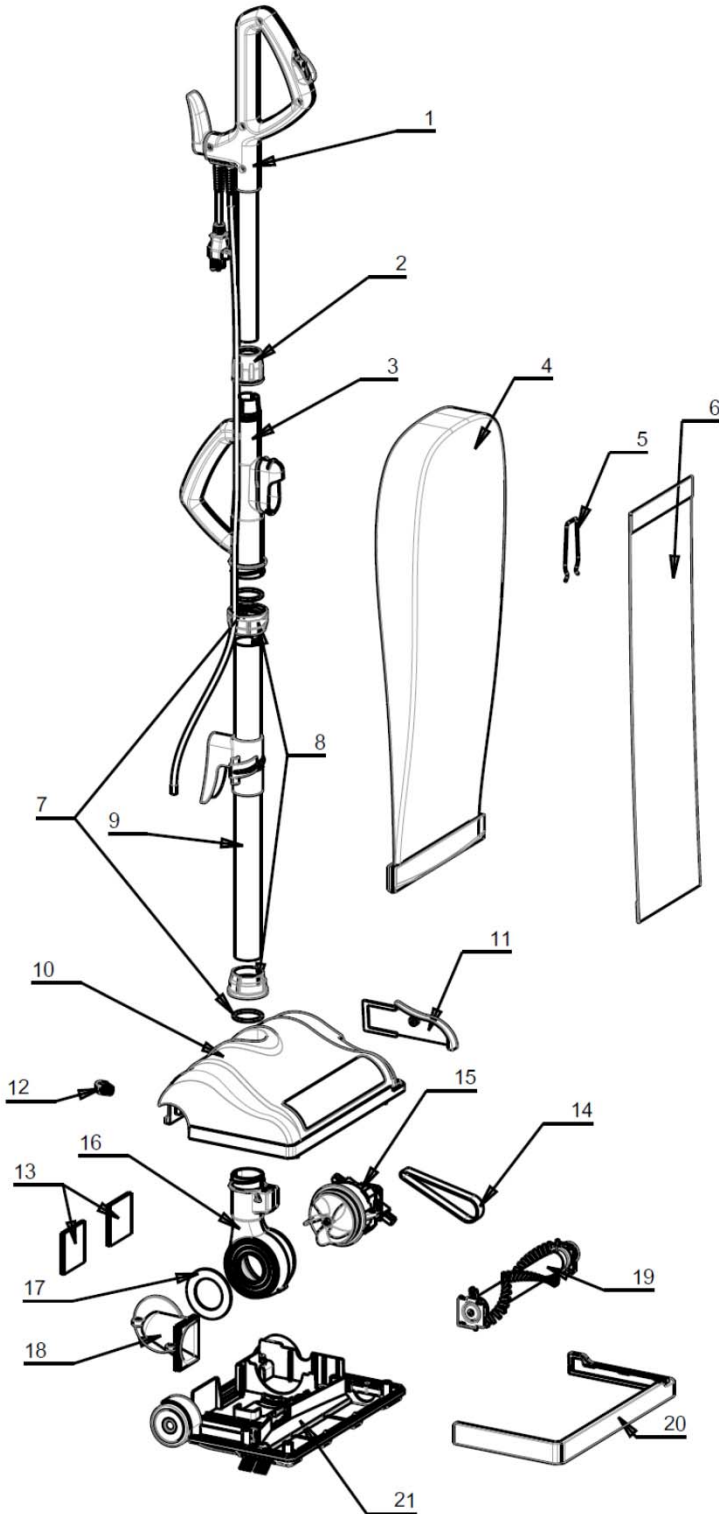

BGU8000 UPRIGHT PARTS LIST

100 Armstrong Road - Suite 101 - Plymouth, MA 02360
(800) 242-1378 Fax (877) 672-4566

Revised 12/16/14