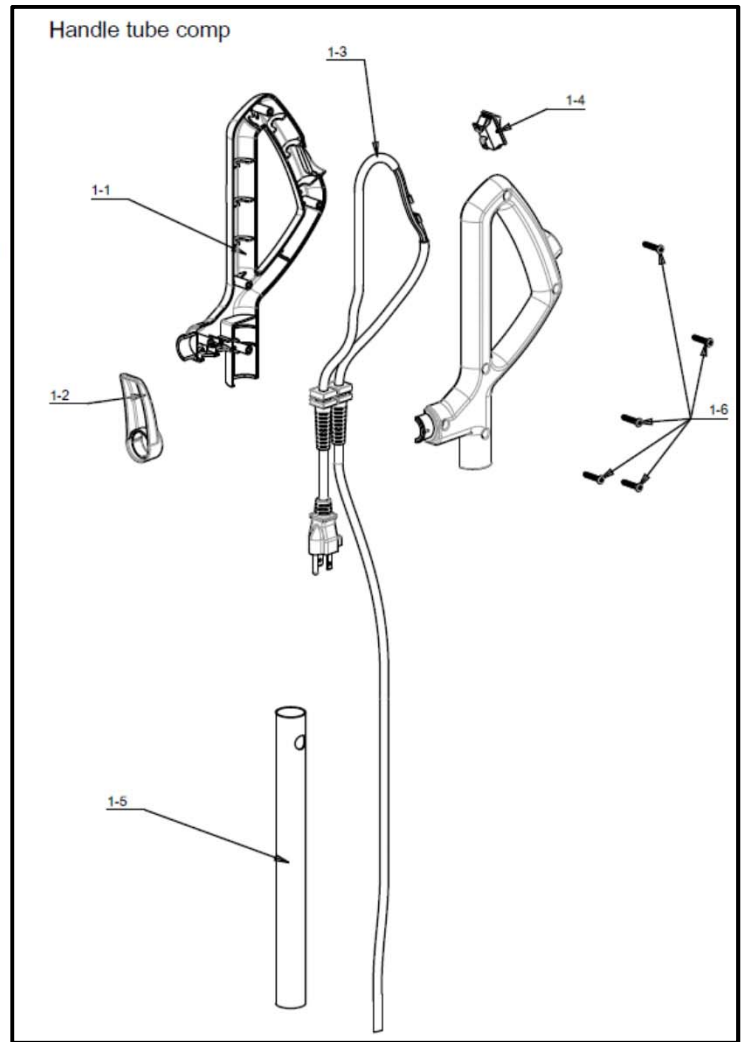

BGU8000 UPRIGHT PARTS LIST

100 Armstrong Road - Suite 101 - Plymouth, MA 02360
(800) 242-1378 Fax (877) 672-4566

Revised 12/16/14