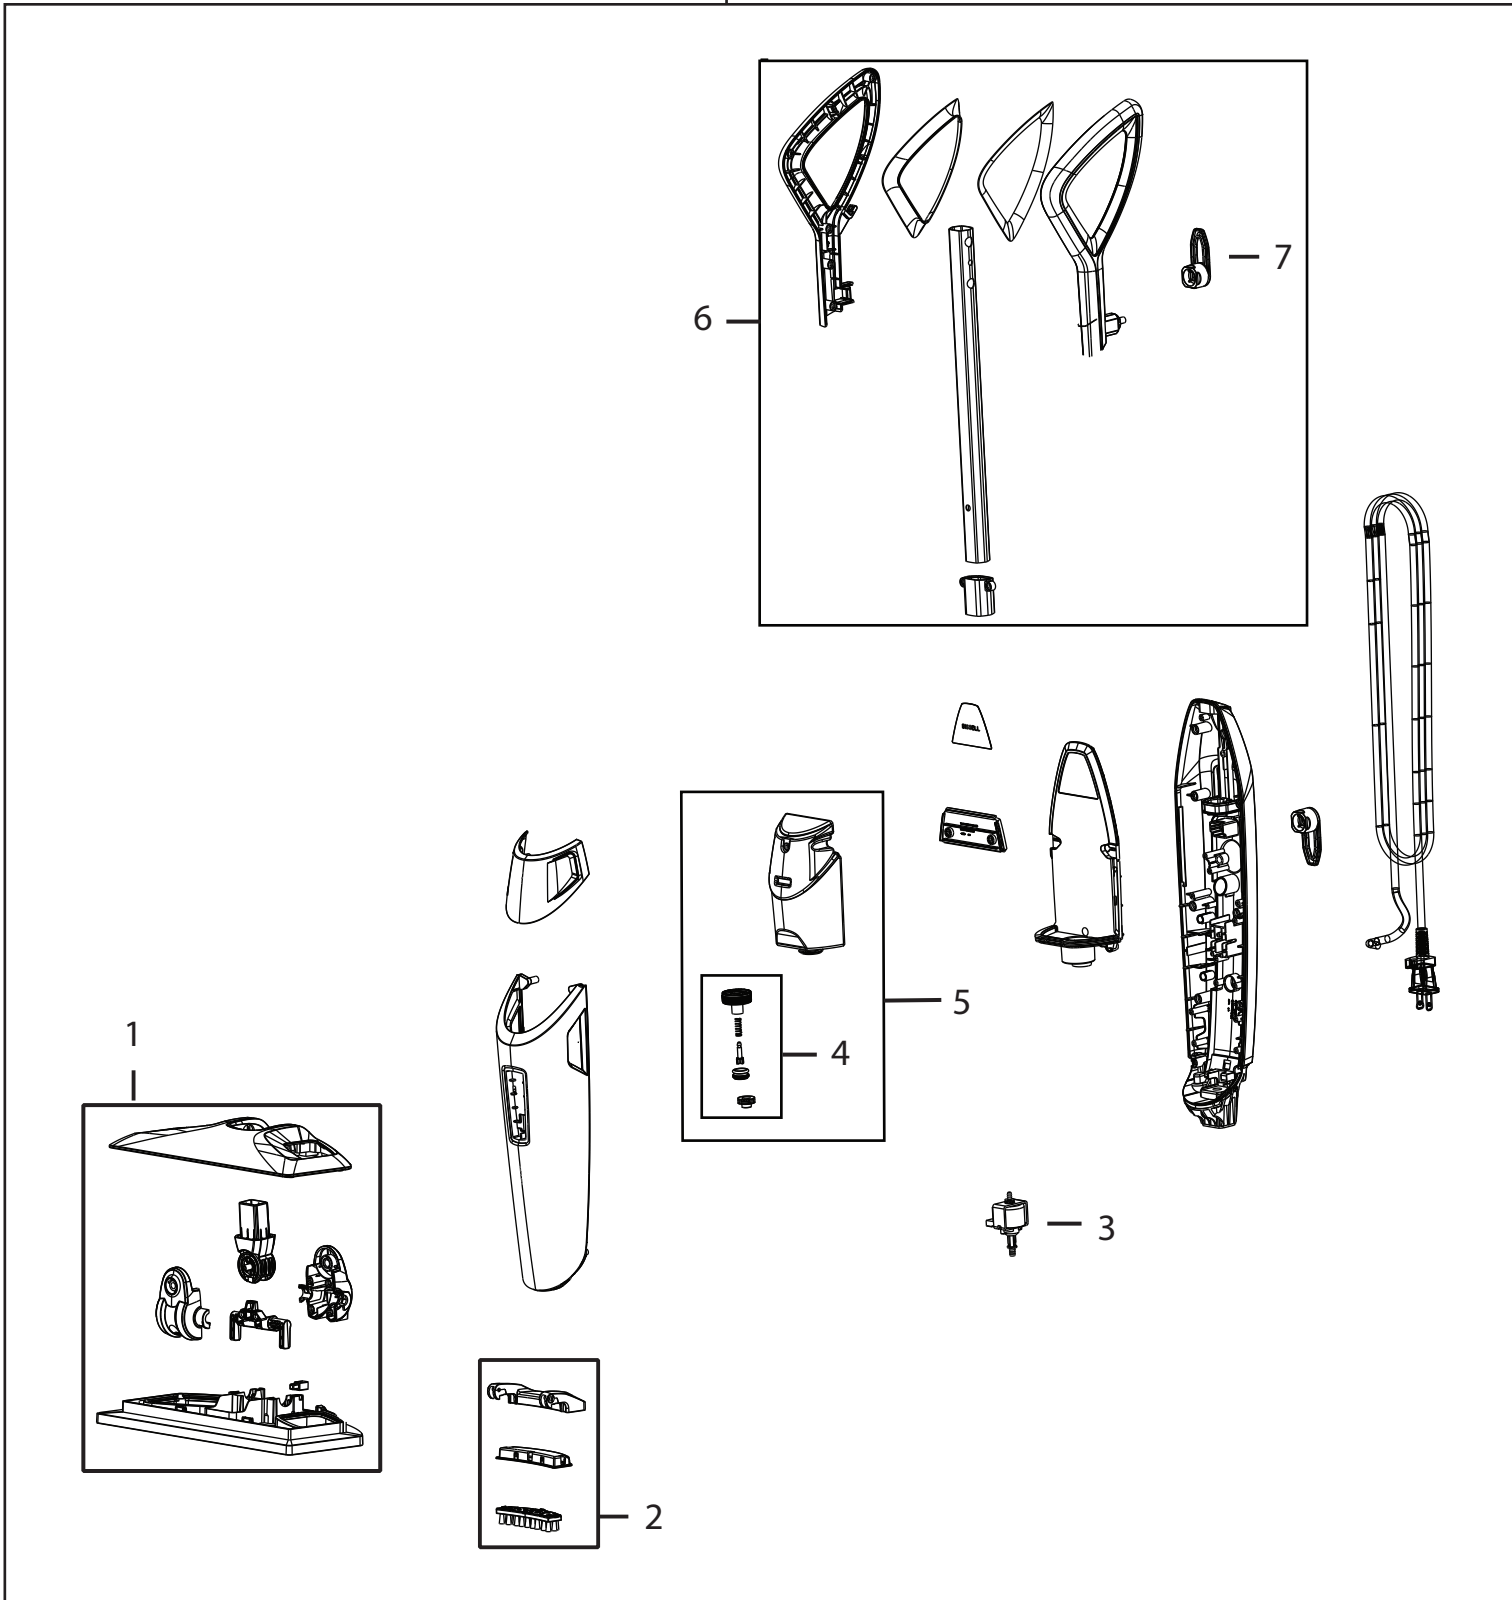

BGST1566

1566

Bissell Commercial

Issued: August 2015
Revised:
© 2015 BISSELL Homecare, Inc.

BGST1566

1566

KEY	PART NO	DESCRIPTION
1	1607361	Foot Assembly w/out Pad
2	1607362	Easy Scrubber
3	1607363	Pump Assembly w/ PC Board
4	1607364	Cap & Insert Assembly
5	1607365	Water Tank w/ Cap & Insert
6	1607366	Handle Assembly w/ Cord Clip
7	1607367	Cord Clip w/ Screw - Upper