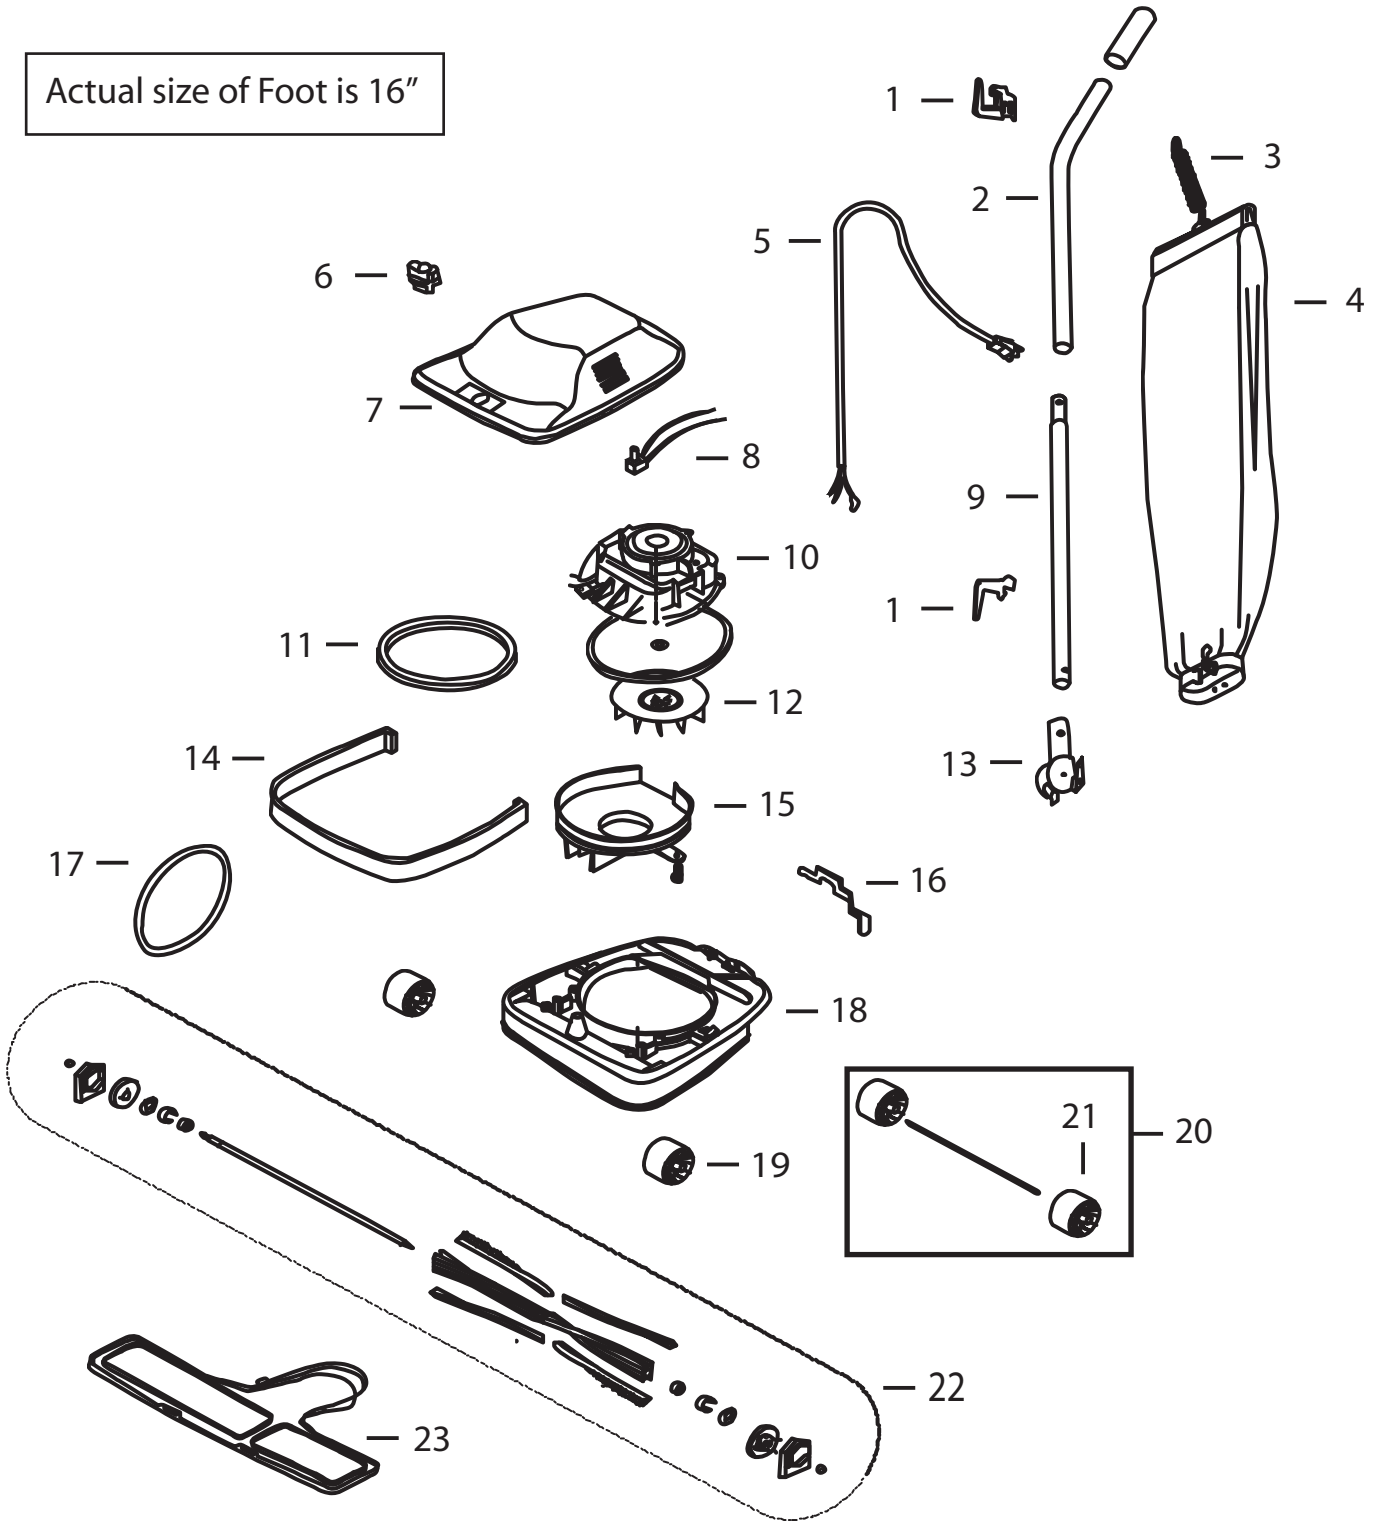

Bissell BigGreen Commercial

ProBag 16 Model BG102H

Actual size of Foot is 16"

Bissell BigGreen Commercial
 ProBag 16 Model BG102H

KEY	PART NO	DESCRIPTION
1	2037848	Cord Retainer Set
2	2038328	Handle Tube Assy Upper w/Handle Grip (does not come with nut & bolt)
3	2038330	Spring
4	2038342	Cloth Bag Assy w/ Plastic
5	2037853	Cord Yellow, 50 FT
6	2038304	Height Adjustment Knob
7	2038301	Hood, Chrome w/ Name Plate
8	2038312	Switch, Push
9	2038329	Handle Tube, Lower
10	2037828	Motor Assembly
11	2038313	Gasket, Motor
12	2037847	Fan
13	2038331	Handle Socket Assy w/ Spring
14	2038319	Bumper 16"
15	2038316	Cover, Fan Chamber
16	2038308	Foot Pedal
17	2037843	Belt
18	2038311	Base Assy 16" w/ magnet
19	2038321	Front Wheel (qty 1)
20	2037842	Rear Wheel & Axle Assembly
21	2038320	Rear Wheel (qty 1)
22	2038334	Brush Assembly AL, 16"
23	2038337	Plate Assy, Bottom, 16"
xx	9469	Paper Bag 4pk
xx	2038302	Bushing, Strain Relief
xx	2038303	Screw, Shoulder
xx	2038305	Air Inlet Duct (RH)
xx	2038307	Spring, Foot Pedal
xx	2038309	Spring, Hood
xx	2038314	Air Inlet Duct (LH)
xx	2038315	Spring, Adapter Retainer
xx	2038322	Carbon Motor Brush
xx	2038324	Base Assy, Motor
xx	2038335	Bristle Strip, 16"
xx	2038326	Rubber Cap Ends for all Rollers
xx	2038327	Fan Washer
xx	1600498	Nut & Bolt Set
xx	2038317	Magnet (qyt 1)