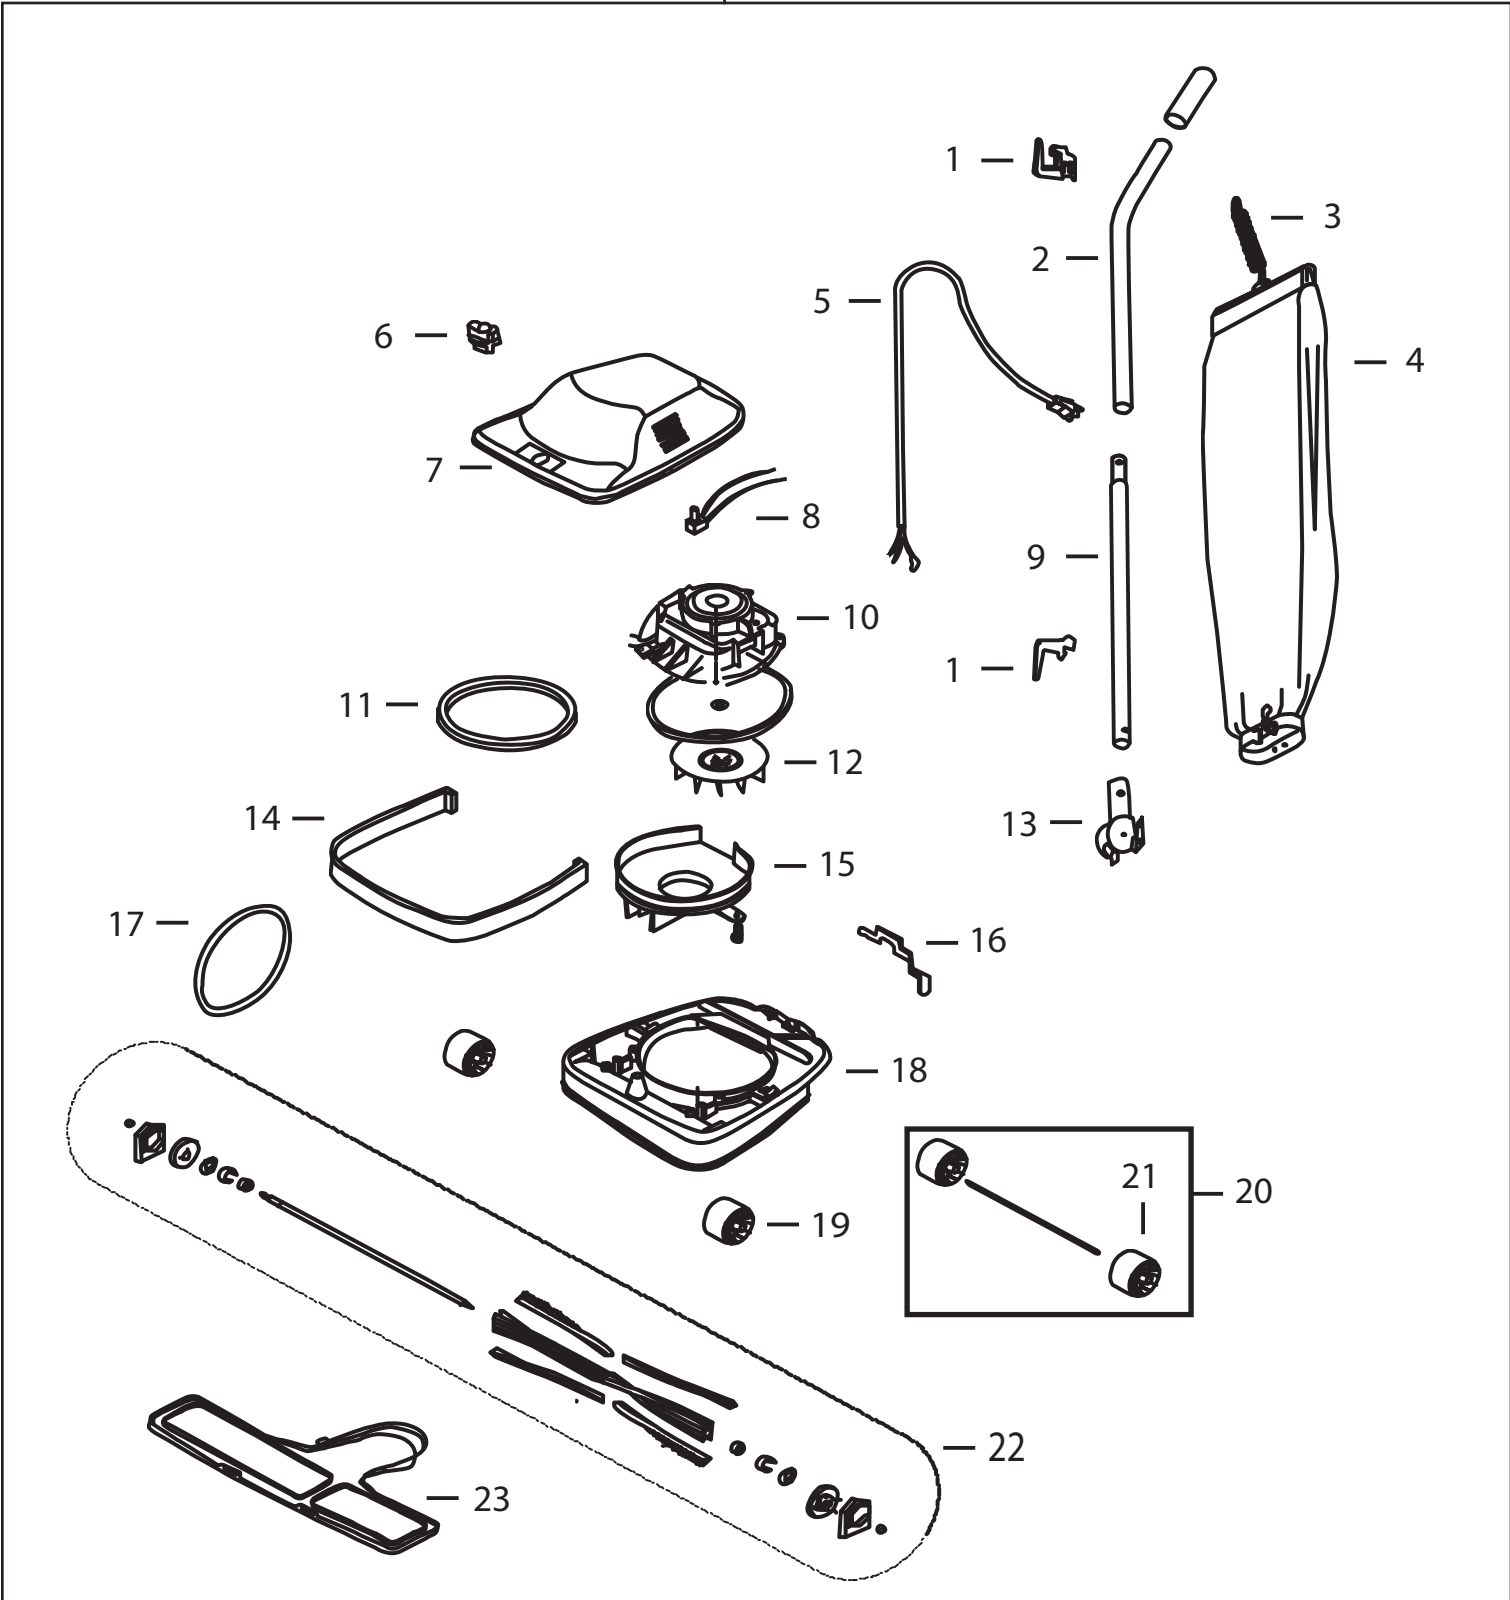

Bissell BigGreen Commercial
ProShake Model BG101

Bissell BigGreen Commercial
 ProShake Model BG101

KEY	PART NO	DESCRIPTION
1	2037848	Cord Retainer Set
2	2038328	Handle Tube Assy Upper w/Handle Grip (does not come with nut & bolt)
3	2038330	Spring
4	2038340	Cloth Bag Assy, TexFlex
5	2037853	Cord Yellow, 50 FT
6	2038304	Height Adjustment Knob
7	2038301	Hood, Chrome w/ Name Plate
8	2038312	Switch, Push
9	2038329	Handle Tube, Lower
10	2037828	Motor Assembly
11	2038313	Gasket, Motor
12	2037847	Fan
13	2038331	Handle Socket Assy w/ Spring
14	2038318	Bumper 12"
15	2038316	Cover, Fan Chamber
16	2038308	Foot Pedal
17	2037843	Belt
18	2038310	Base Assy 12" w/ magnet
19	2038321	Front Wheel (qty 1)
20	2037842	Rear Wheel & Axle Assembly
21	2038320	Rear Wheel (qty 1)
22	2037855	Brush Assembly AL, 12"
23	2038336	Plate Assy, Bottom, 12"
xx	2038302	Bushing, Strain Relief
xx	2038303	Screw, Shoulder
xx	2038305	Air Inlet Duct (RH)
xx	2038307	Spring, Foot Pedal
xx	2038309	Spring, Hood
xx	2038314	Air Inlet Duct (LH)
xx	2038315	Spring, Adapter Retainer
xx	2038322	Carbon Motor Brush
xx	2038324	Base Assy, Motor
xx	2037950	Bristle Strip, 12"
xx	2038326	Rubber Cap Ends for all Rollers
xx	2038327	Fan Washer
xx	1600498	Nut & Bolt Set
xx	2038317	Magnet (qty 1)
BISSELL Business Ventures, Inc.		Issued: February 2013 Revised: © 2013 BISSELL Homecare Inc.