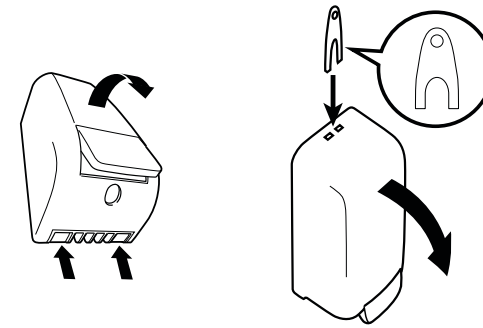

MANUAL LOTION SOAP DISPENSER

Installation Instructions

*may not be included in certain models

Recommended Installation Height

Open Dispenser

Installation with Screws

Installation with Adhesive Backing (no screws)

Install Cartridge