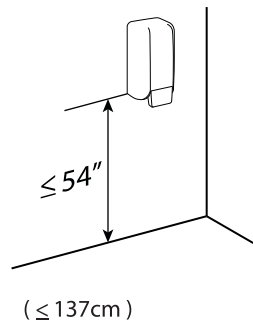

MANUAL LOTION SOAP DISPENSER

Installation Instructions

*may not be included in certain models

Recommended Installation Height

Open Dispenser

Installation with Screws

Installation with Adhesive Backing (no screws)