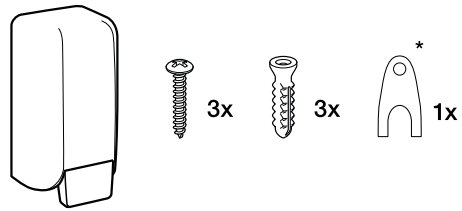

MANUAL LOTION SOAP DISPENSER

Installation Instructions

*may not be included in certain models

Recommended Installation Height

Open Dispenser

Installation with Screws

Installation with Adhesive Backing (no screws)

Install Cartridge