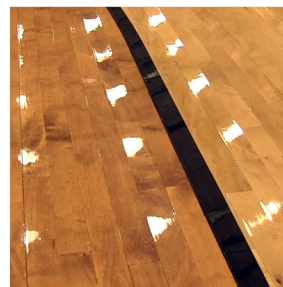

MONDAY

After a weekend event at the school, the tile and grout in the bathroom need to be cleaned. The Pivot, 3D Blue Tile & Grout Pad, and a little bit of water clean it all up!

Blue 3D Scrub Pad

SS P1420TGB - EBG-20/C Pivot
SS P1428TGB - EBG-28 Pivot

SS P1420CB
EBG-20/C Pivot

SS P1428CB
EBG-28 Pivot

Square Scrub Encapsulating Carpet Cleaner - SS EBG-ECC

WEDNESDAY

The finish on the VCT floor in the entrance to the school is showing some wear and needs to look good for a visit from the superintendent. The Pivot is used to quickly top scrub the floor so new finish can be applied!

SQP Pad

SS P1420SQP - EBG-20/C Pivot
SS P1428SQP - EBG-28 Pivot

White Driver

Use the White Driver to protect the grip face.

SS P1420DRIVER - EBG-20/C Pivot
SS P1428DRIVER - EBG-28 Pivot

THURSDAY

The new LVT flooring in a classroom is looking dull and dirty. The Pivot, 3D Blue Tile & Grout Pad, and a little bit of water return this floor to its original appearance and color!

Blue 3D Scrub Pad

SS P1420TGB - EBG-20/C Pivot
SS P1428TGB - EBG-28 Pivot

FRIDAY

It is time to get the basketball court ready for the defending league champions! The Pivot is used to screen and prepare the gym floor for new finish. With a range of screen grits from 60 to 180, it is easy to follow the finish manufacturer's instructions!