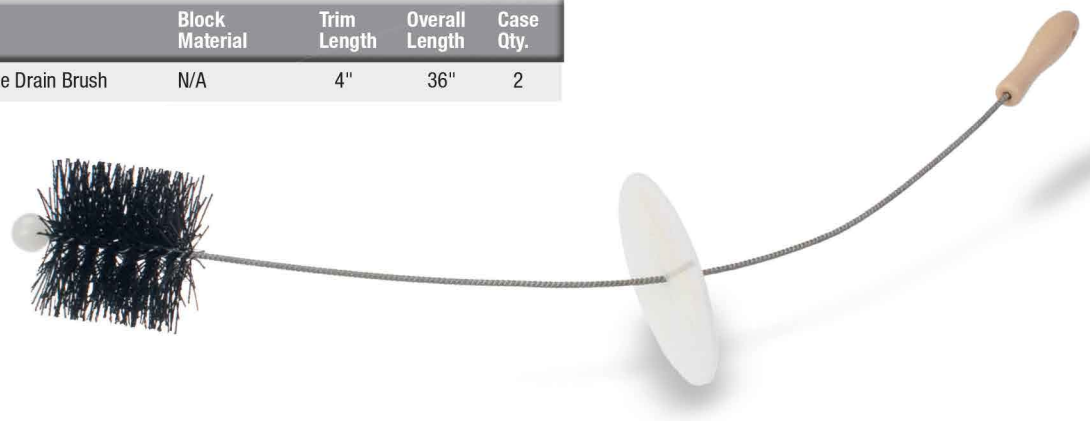

Equipment &
Cleaning Tools

FLEXIBLE FLOOR DRAIN BRUSH WITH SPLASH GUARD

The perfect brush for cleaning built-up waste and residue in floor drains. The flexible wire design and aggressive bristles tackle the toughest jobs and allows the user to clean the hard to reach areas of the drains.

Assists in the elimination of build up that may cause odors and fruit flies from breeding within the drains.

FEATURES

- 36" flexible floor drain brush with flexible wire that allows brush to easily access hard-to-reach floor drains
- Twisted wire handle easily maneuvers deeper into drain allowing it to make the turns in the pipes
- Poly ball guides smoothly through elbow turns
- Crimped polypropylene bristles allow drain chemical to adhere for maximum cleaning power
- Splash guard covers drain hole to ensure contaminants do not escape the drain while the brush agitates

Product No.	Fiber Color	Product Description	Block Material	Trim Length	Overall Length	Case Qty.
8036	Black	.032" Crimped Poly Flexible Drain Brush	N/A	4"	36"	2