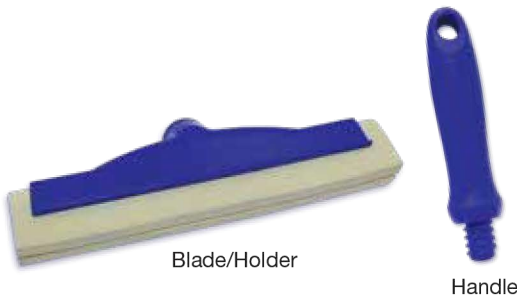

Blade/Holder

Handle

Foodservice