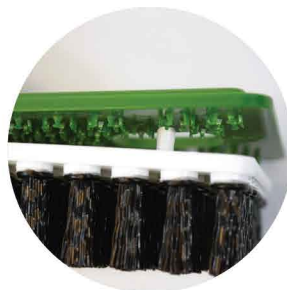

UNIQUE DESIGN

The brush attachment has a snap-in, snap-out feature for easy attachment exchange.