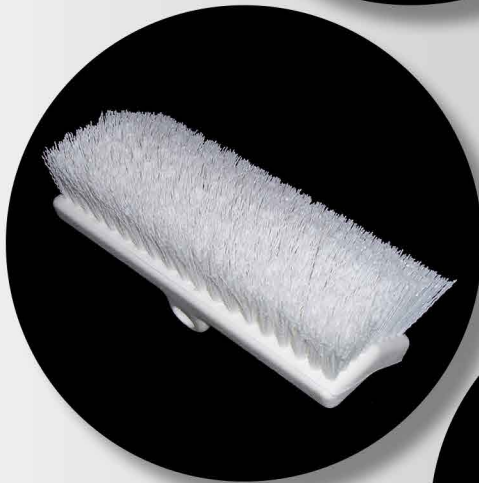

BI-LEVEL SCRUB

Designed to scrub under counters, around cabinets and other equipment.

White