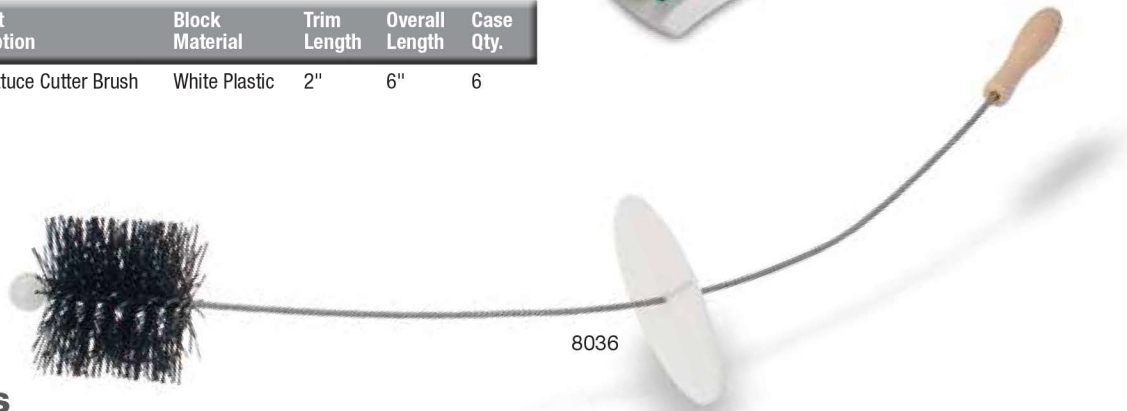

Lettuce Cutter Brush

The Lettuce Cutter Brush is the right tool for cleaning the stainless steel blades of lettuce cutting machines.

Product No.	Fiber Color	Product Description	Block Material	Trim Length	Overall Length	Case Qty.
1655	Green	Poly Lettuce Cutter Brush	White Plastic	2"	6"	6

Drain Brushes

The perfect brush for cleaning built-up waste and residue in floor drains. Aggressive bristles tackle the toughest jobs.

Product No.	Fiber Color	Product Description	Block Material	Trim Length	Overall Length	Case Qty.
2403	Black	Poly Drain Brush	White Plastic	3"	5-3/4"	3
2404	Black	Poly Drain Brush	White Plastic	4"	6"	3
8036	Black	.032" Crimped Black Poly Flexible Drain Brush	N/A	4"	36"	2

Above Brushes Accept Color-Coded Threaded Handles (see pages 10-11).