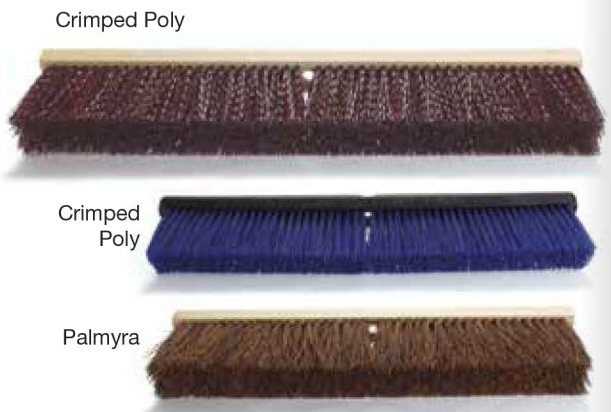

Heavy-Duty Floor Sweeps

These Heavy-Duty Floor Sweeps are used for heavier dirt and debris. Superior construction makes these sweeps the ideal tools for use on unfinished concrete or rough floors.

Product No.	Fiber Color	Product Description	Block Material	Trim Length	Overall Length	Case Qty.
022018	Maroon	Crimped Poly	Wood	3"	18"	12
022024	Maroon	Crimped Poly	Wood	3"	24"	12
022036	Maroon	Crimped Poly	Wood	3"	36"	6
3060	Blue	Crimped Poly	Black Foam	3"	18"	12
3061	Blue	Crimped Poly	Black Foam	3"	24"	12
020418	Brown	Palmyra	Wood	4"	18"	12
020424	Brown	Palmyra	Wood	4"	24"	12
020436	Brown	Palmyra	Wood	4"	36"	6

Above Sweeps Accept Threaded Handles (see page 35).
24" and 36" Floor Sweeps are Pre-Drilled for Handle Brace.