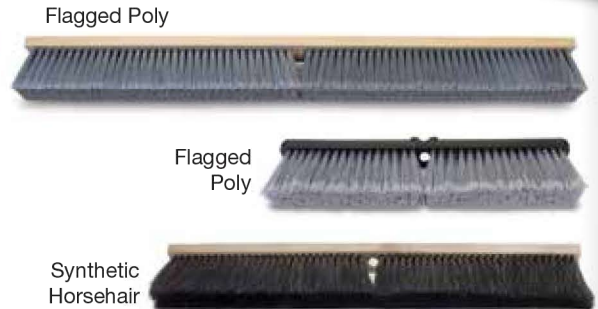

## Fine Floor Sweeps

Fine Floor Sweeps are used for sweeping dust and dirt on smooth, waxed or polished surfaces. Flagged Tipped Sweeps are not to be used with sweeping compounds or on oily surfaces.

Product No.	Fiber Color	Product Description	Block Material	Trim Length	Overall Length	Case Qty.
014988	Gray	Flagged Poly	Wood	3"	18"	12
014994	Gray	Flagged Poly	Wood	3"	24"	12
014996	Gray	Flagged Poly	Wood	3"	36"	6
3045	Gray	Flagged Poly	Black Foam	3"	18"	12
3046	Gray	Flagged Poly	Black Foam	3"	24"	12
013018	Black	Synthetic Horsehair	Wood	3"	18"	12
013024	Black	Synthetic Horsehair	Wood	3"	24"	12

Above Sweeps Accept Threaded Handles (see page 35).  
24" and 36" Floor Sweeps are Pre-Drilled for Handle Brace.

## Medium Floor Sweeps

Medium Floor Sweeps are used to sweep dust and heavier dirt. Excellent for general usage on smooth concrete, wood floors and unpolished flooring.

Product No.	Fiber Color	Product Description	Block Material	Trim Length	Overall Length	Case Qty.
012418	Black	Poly	Wood	3"	18"	12
012424	Black	Poly	Wood	3"	24"	12
012436	Black	Poly	Wood	3"	36"	6
010818	Black	Tampico	Wood	3"	18"	12
010824	Black	Tampico	Wood	3"	24"	12
010836	Black	Tampico	Wood	3"	36"	6
3020	Red/Black	Poly Twin Fill	Black Foam	3"	18"	12
3021	Red/Black	Poly Twin Fill	Black Foam	3"	24"	12
014818	Gray/Maroon	Flagged Border/Heavy Poly Center	Wood	3"	18"	12
014824	Gray/Maroon	Flagged Border/Heavy Poly Center	Wood	3"	24"	12