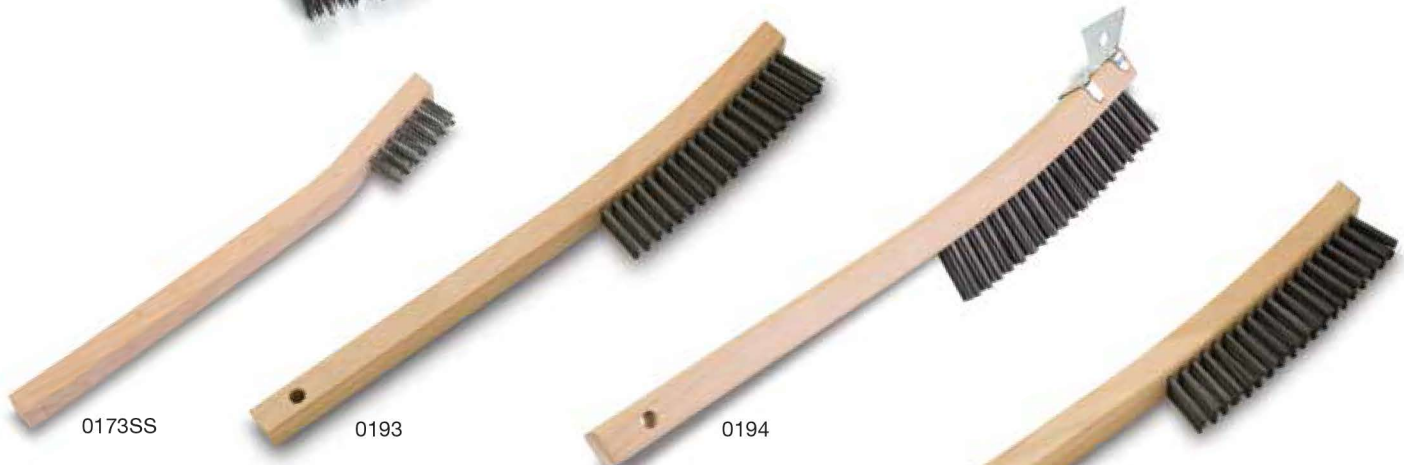

Domestic Wire Brushes

Wire Brushes are great for a variety of general and heavy-duty scraping applications. Some brushes feature a scraper securely mounted to the block.

Product No.	Product Description	Block Material	Trim Length	Overall Length	Case Qty.
0173*	Wood Handle Toothbrush - Carbon Steel	Wood	1/2"	7-3/4"	12
0173SS	Wood Handle Toothbrush - Stainless Steel	Wood	1/2"	7-3/4"	12
0193**	Curved Handle - Carbon Steel	Wood	1-3/16"	13-3/4"	12
0194**	Curved Handle Scraper - Carbon Steel	Wood	1-1/4"	14-1/4"	12
0932***	Curved Handle - Carbon Steel	Wood	1-3/16"	13-3/4"	12
0933***	Curved Handle Scraper - Carbon Steel	Wood	1/4"	14-1/4"	12

*Not Pictured

**Filament Pattern of 3 x 18

***Filament Pattern of 4 x 19