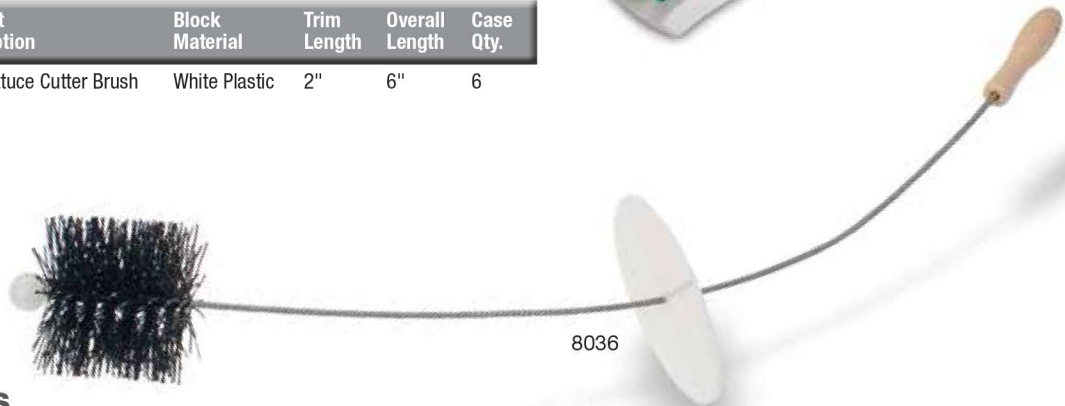

8036

Drain Brushes

The perfect brush for cleaning built-up waste and residue in floor drains. Aggressive bristles tackle the toughest jobs.

Product No.	Fiber Color	Product Description	Block Material	Trim Length	Overall Length	Case Qty.
2403	Black	Poly Drain Brush	White Plastic	3"	5-3/4"	3
2404	Black	Poly Drain Brush	White Plastic	4"	6"	3
8036	Black	.032" Crimped Black Poly Flexible Drain Brush	N/A	4"	36"	2

Above Brushes Accept Color-Coded Threaded Handles (see pages 10-11).