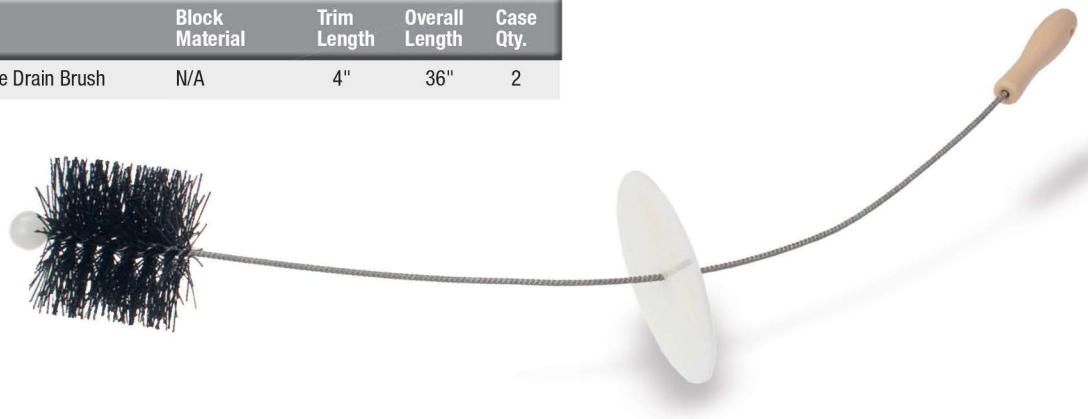

Equipment &
Cleaning Tools

FLEXIBLE FLOOR DRAIN BRUSH WITH SPLASH GUARD

The perfect brush for cleaning built-up waste and residue in floor drains. The flexible wire design and aggressive bristles tackle the toughest jobs and allows the user to clean the hard to reach areas of the drains.

Assists in the elimination of build up that may cause odors and fruit flies from breeding within the drains.

FEATURES

- 36" flexible floor drain brush with flexible wire that allows brush to easily access hard-to-reach floor drains
- Twisted wire handle easily maneuvers deeper into drain allowing it to make the turns in the pipes
- Poly ball guides smoothly through elbow turns
- Crimped polypropylene bristles allow drain chemical to adhere for maximum cleaning power
- Splash guard covers drain hole to ensure contaminants do not escape the drain while the brush agitates

Product No.	Fiber Color	Product Description	Block Material	Trim Length	Overall Length	Case Qty.
8036	Black	.032" Crimped Poly Flexible Drain Brush	N/A	4"	36"	2