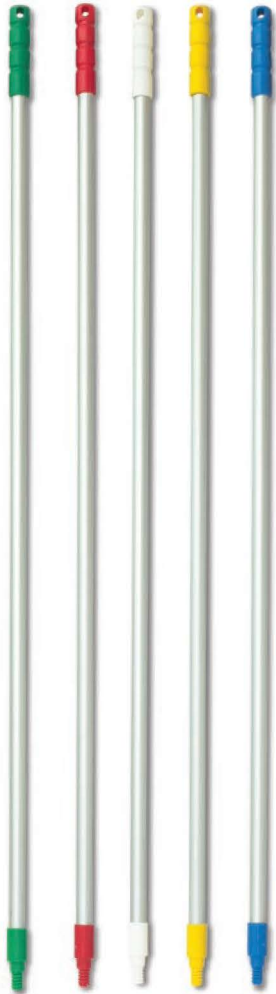

### Fiberglass Handles

Our full line of color-coded handles are ideal for HACCP programs. These tough fiberglass handles are available in 48" and 60" lengths with a swivel hang-up hole and durable tip. A long-lasting and excellent value. For other handles in wood and aluminum see page 35.

Product No.	Shaft Color	Product Description	Handle Material	Handle Dia.	Overall Length	Case Qty.
50248	Red	Handle	Fiberglass	15/16"	48"	12
50448	Yellow	Handle	Fiberglass	15/16"	48"	12
50548	Green	Handle	Fiberglass	15/16"	48"	12
50648	Blue	Handle	Fiberglass	15/16"	48"	12
50948	White	Handle	Fiberglass	15/16"	48"	12
50260	Red	Handle	Fiberglass	15/16"	60"	12
50460	Yellow	Handle	Fiberglass	15/16"	60"	12
50560	Green	Handle	Fiberglass	15/16"	60"	12
50660	Blue	Handle	Fiberglass	15/16"	60"	12
50960	White	Handle	Fiberglass	15/16"	60"	12

### Economy Metal Handles

This is the most economical choice in our line of threaded handles. Handle is made of anodized aluminum.

Product No.	Fiber Color	Product Description	Overall Length	Case Qty.
58248	Red	Handle, Metal, Coated w/Colored Plastic Wrap	48"	24
58448	Yellow	Handle, Metal, Coated w/Colored Plastic Wrap	48"	24
58548	Green	Handle, Metal, Coated w/Colored Plastic Wrap	48"	24
58648	Blue	Handle, Metal, Coated w/Colored Plastic Wrap	48"	24
58254	Red	Handle, Metal, Coated w/Colored Plastic Wrap	54"	24
58454	Yellow	Handle, Metal, Coated w/Colored Plastic Wrap	54"	24
58554	Green	Handle, Metal, Coated w/Colored Plastic Wrap	54"	24
58654	Blue	Handle, Metal, Coated w/Colored Plastic Wrap	54"	24