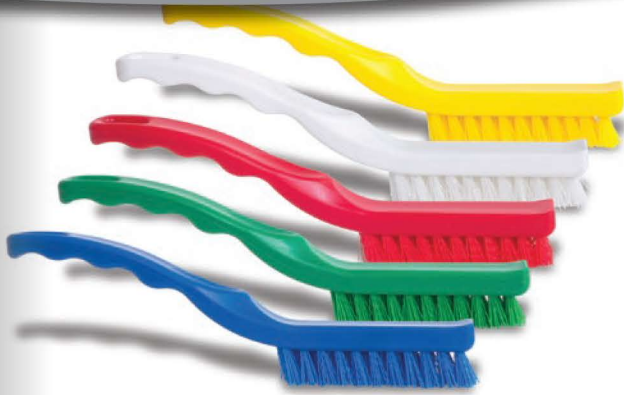

Foodservice

Detail Brushes

This brush is recommended for detailed cleaning in difficult-to-access work areas. The ergonomic design of the handle makes it comfortable for use.

Product No.	Fiber Color	Product Description	Block Material	Trim Length	Overall Length	Case Qty.
23209	Red	Crimped Poly Detail Brush	Plastic	11/16"	9"	6
23409	Yellow	Crimped Poly Detail Brush	Plastic	11/16"	9"	6
23509	Green	Crimped Poly Detail Brush	Plastic	11/16"	9"	6
23609	Blue	Crimped Poly Detail Brush	Plastic	11/16"	9"	6
23909	White	Crimped Poly Detail Brush	Plastic	11/16"	9"	6