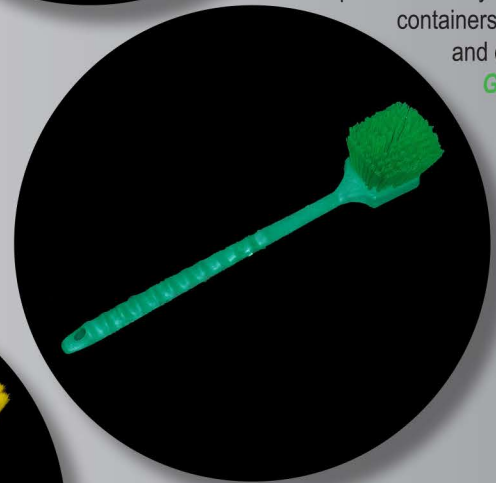

### CUTTING BOARD BRUSH

Hand tool for cleaning cutting boards and many hard surfaces.

*Blue*

### LONG HANDLED POT BRUSH

For cleaning pots, pans and many other containers safe and easy.

*Green*

**HACCP  
FRIENDLY**