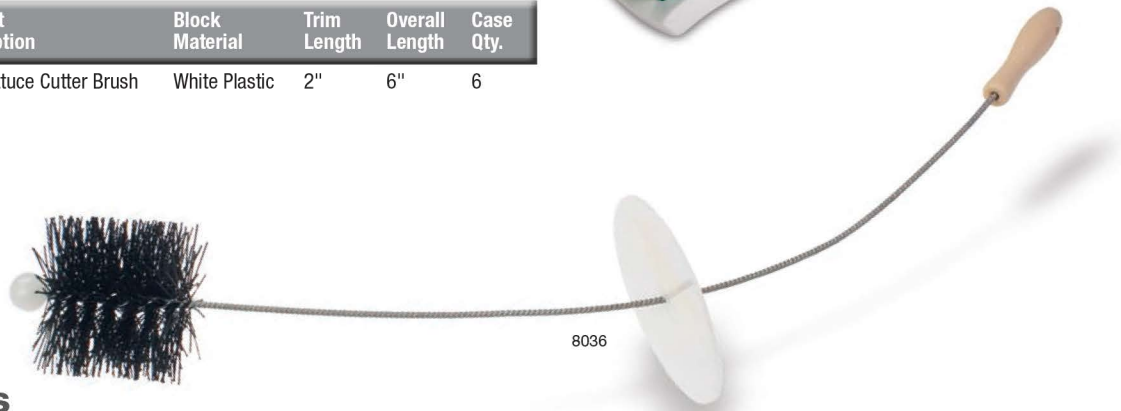

Carafe and Chute Brushes feature a tapered trim for precision cleaning.

2290

2291

## Lettuce Cutter Brush

The Lettuce Cutter Brush is the right tool for cleaning the stainless steel blades of lettuce cutting machines.

Product No.	Fiber Color	Product Description	Block Material	Trim Length	Overall Length	Case Qty.
1655	Green	Poly Lettuce Cutter Brush	White Plastic	2"	6"	6