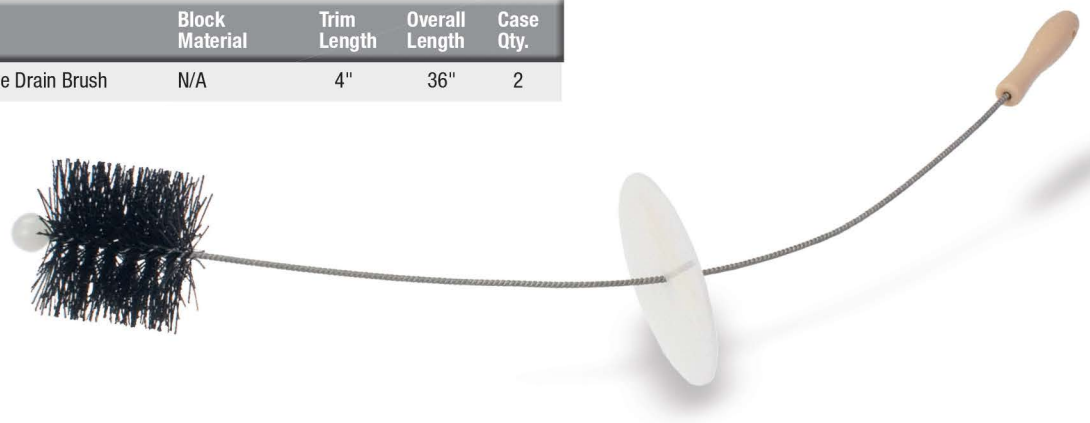

Equipment &
Cleaning Tools

FLEXIBLE FLOOR DRAIN BRUSH WITH SPLASH GUARD

The perfect brush for cleaning built-up waste and residue in floor drains. The flexible wire design and aggressive bristles tackle the toughest jobs and allows the user to clean the hard to reach areas of the drains.

Assists in the elimination of build up that may cause odors and fruit flies from breeding within the drains.

FEATURES

- 36" flexible floor drain brush with flexible wire that allows brush to easily access hard-to-reach floor drains
- Twisted wire handle easily maneuvers deeper into drain allowing it to make the turns in the pipes
- Poly ball guides smoothly through elbow turns
- Crimped polypropylene bristles allow drain chemical to adhere for maximum cleaning power
- Splash guard covers drain hole to ensure contaminants do not escape the drain while the brush agitates

Product No.	Fiber Color	Product Description	Block Material	Trim Length	Overall Length	Case Qty.
8036	Black	.032" Crimped Poly Flexible Drain Brush	N/A	4"	36"	2