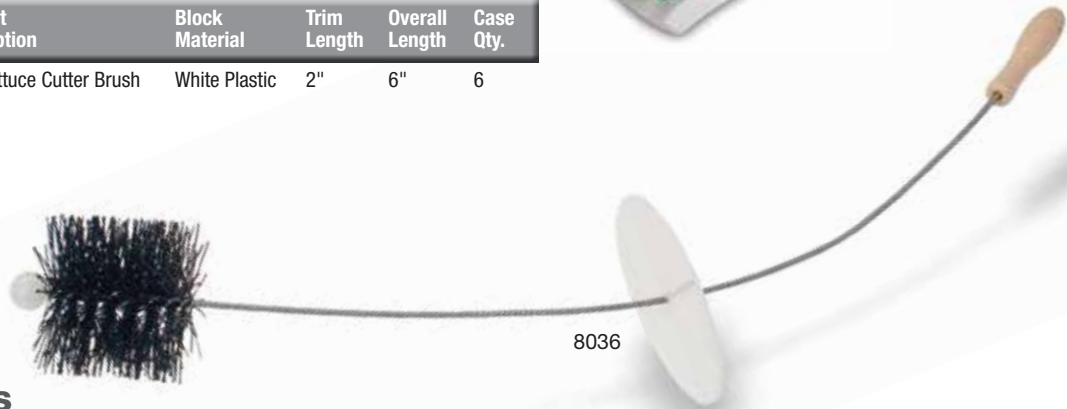

8036

Drain Brushes

The perfect brush for cleaning built-up waste and residue in floor drains. Aggressive bristles tackle the toughest jobs.

Product No.	Fiber Color	Product Description	Block Material	Trim Length	Overall Length	Case Qty.
2403	Black	Poly Drain Brush	White Plastic	3"	5-3/4"	3
2404	Black	Poly Drain Brush	White Plastic	4"	6"	3
8036	Black	.032" Crimped Black Poly Flexible Drain Brush	N/A	4"	36"	2

Above Brushes Accept Color-Coded Threaded Handles (see pages 10-11).