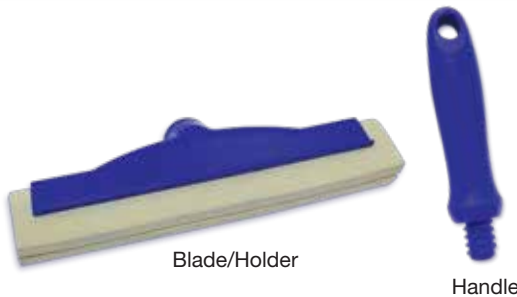

Blade/Holder

Handle

Foodservice